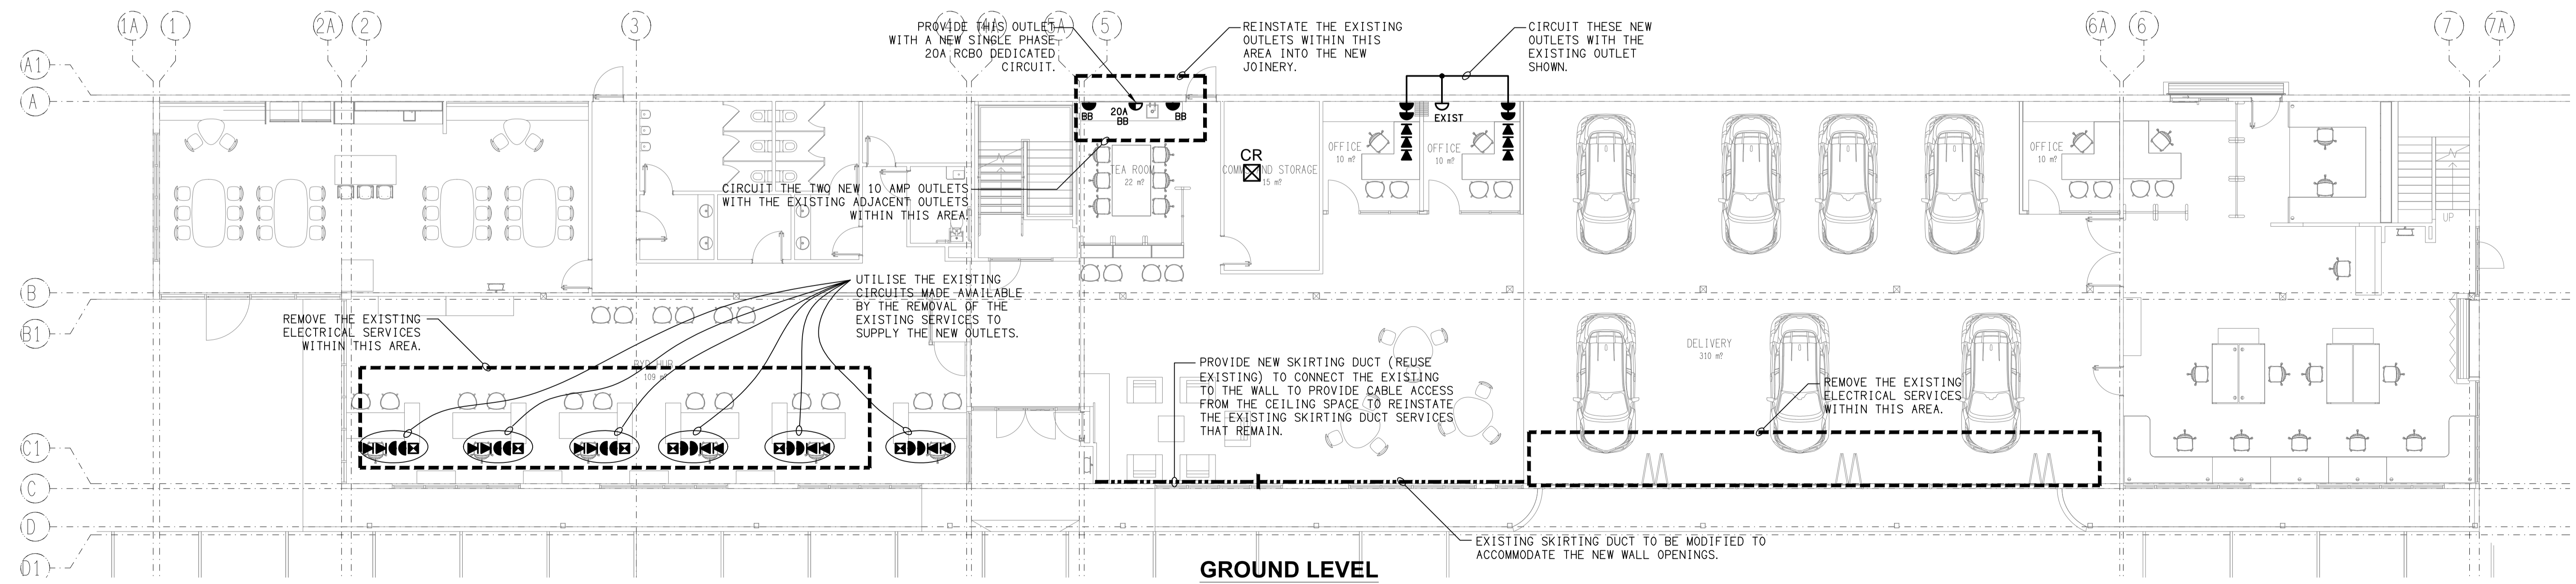

DETAIL
 PROPOSED EXTERNAL BUILDING ELEVATION
 SCALE 1:100

GROUND LEVEL
 PROPOSED REFLECTED CEILING PLAN
 SCALE 1:100

GROUND LEVEL
 PROPOSED FLOOR PLAN
 SCALE 1:100

ELECTRICAL DESIGN GROUP BRISBANE PTY LTD
 ACN 092 710 793
 TRADING AS:
 ELECTRICAL DESIGN GROUP

PROJECT:
BYD BRISBANE AIRPORT - OFFICE UPGRADE
 5-7 VIOLA PLACE, BRISBANE AIRPORT, QUEENSLAND

D	CONSTRUCTION	23/01/2025
REV:	DESCRIPTION:	DATE:
DRAWING: ELECTRICAL SERVICES GROUND LEVEL PLANS		
SCALE: 1:100	AT A1	PROJECT NO: C3298a
		DRAWING NO: E02
		REVISION: D