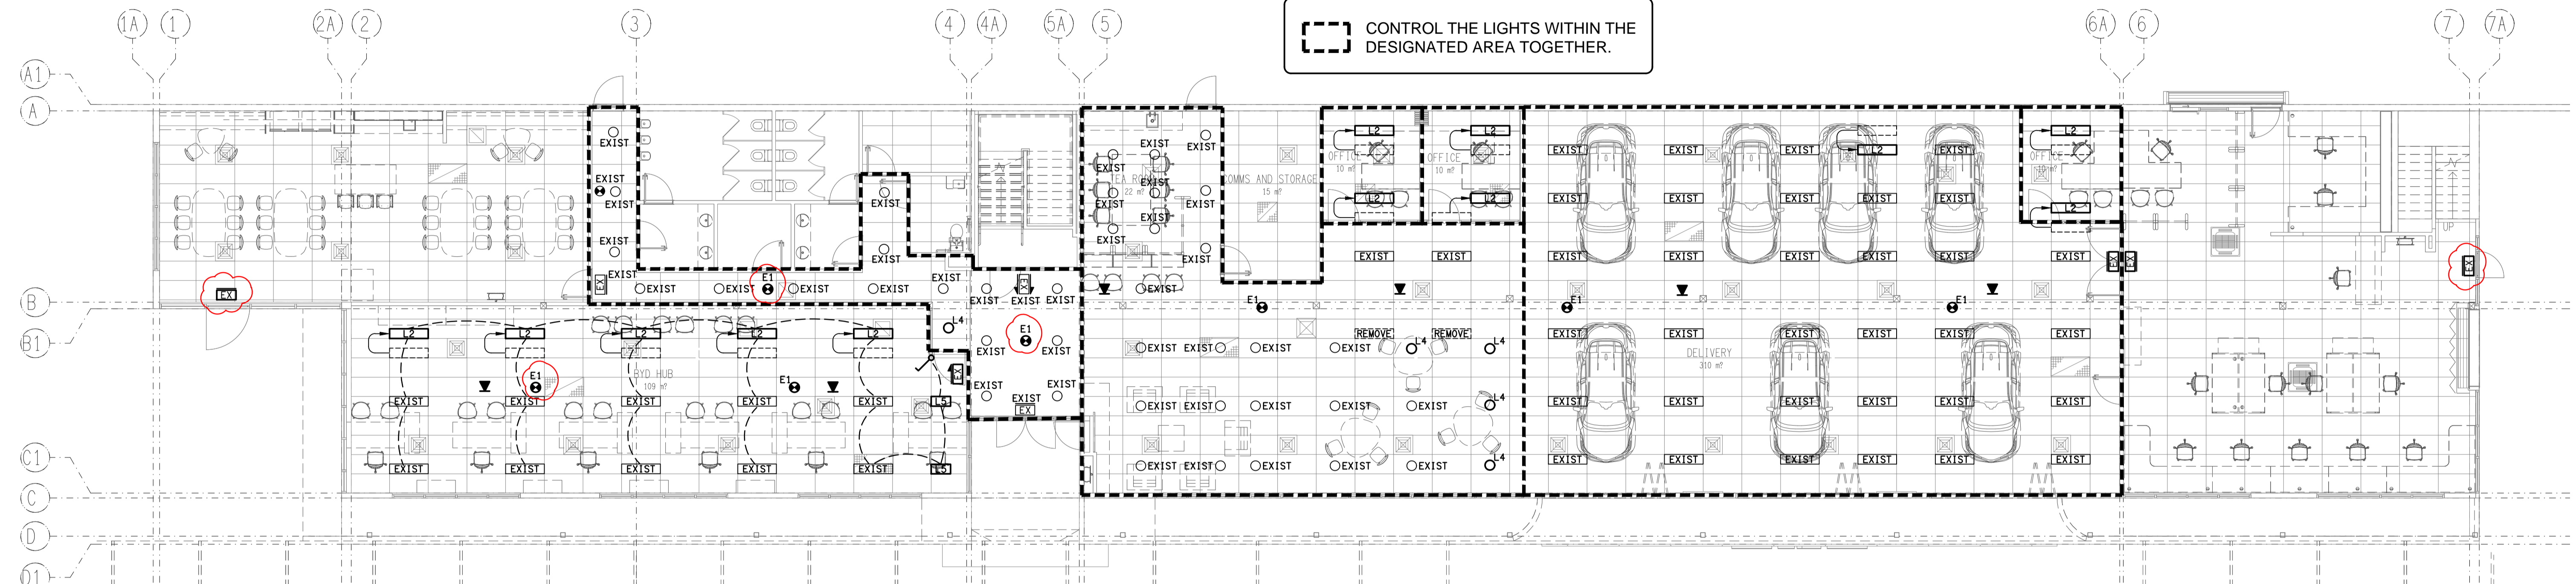

DETAIL
 PROPOSED EXTERNAL BUILDING ELEVATION
 SCALE 1:100

GROUND LEVEL
 PROPOSED REFLECTED CEILING PLAN
 SCALE 1:100

GROUND LEVEL
 PROPOSED FLOOR PLAN
 SCALE 1:100

ELECTRICAL DESIGN GROUP BRISBANE PTY LTD
 ACN 092 710 793
 TRADING AS:
 ELECTRICAL DESIGN GROUP

PROJECT:
BYD BRISBANE AIRPORT - OFFICE UPGRADE
 5-7 VIOLA PLACE, BRISBANE AIRPORT, QUEENSLAND

D	CONSTRUCTION	23/01/2025
REV:	DESCRIPTION:	DATE:
DRAWING: ELECTRICAL SERVICES GROUND LEVEL PLANS		
SCALE: 1:100	AT A1	PROJECT NO: C3298a
		DRAWING NO: E02
		REVISION: D